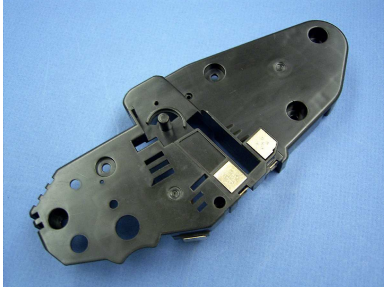

Installation Instruction 3

T.P.E. HP4250 / HP4350 / HP4200 / HP4300 PRODUCTS

ITEM

APPLICATION

T.P.E. Product Code: CC1112

Description: HP4250 / 4350 / 4200 / 4300 Universal Left End Cap (With Contacts)

- Can be used as a replacement part for HP38A (Q1338A) / HP39A (Q1339A) / HP42A (Q5942A) / HP 42X (Q5942X) Cartridges.

Note: Shape is slightly different from the HP42A (Q5942A) / HP 42X (Q5942X) so that only one replacement style of end cap is required.

T.P.E. Product Code: CC1113

Description: HP4250 / 4350 / 4200 / 4300 Universal Right End Cap

- Can be used as a replacement part for HP42A (Q5942A) / HP 42X (Q5942X) Cartridges.

Note: Shape is slightly different from the HP38A (Q1338A) / HP39A (Q1339A) so that only one replacement style of end cap is required.

T.P.E. Product Code: CC1114

Description: HP4250 / 4350 / 4200 / 4300 Universal Waste Hopper (Black Color, Unsealed)

- Direct replacement of HP38A (Q1338A) / HP39A (Q1339A) / HP42A (Q5942A) / HP 42X (Q5942X) Waste Hopper.
- When used with CC1112 End Cap Left and CC1113 End Cap Right this can create a truly universal cartridge that will fit in the following machines HP4200 / HP4250 / HP4300 / HP4350 depending on which cartridge you start with.